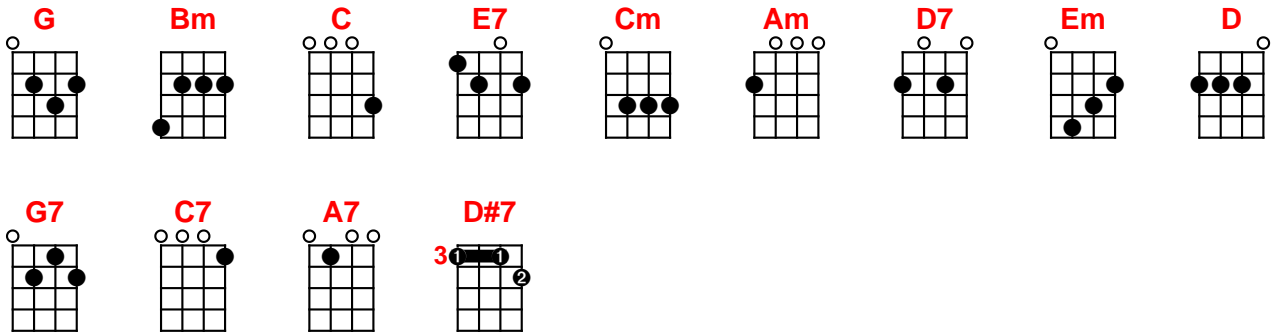

You belong to me

artist: Jason Wade; writer: Chilton Price, Pee Wee King, Redd Stewart

[G] [Bm] [C] [G] [E7]
[C] [Cm] [G] [E7] [Am] [D7] [G]

[G] See the pyramids a-[Bm] long the Nile
[C] Watch the sunrise from a [G] tropic [E7] isle
[C] Just re-[Cm]member, darling [G] all the [Em] while
[Am] You be-[D7]long to [G] me

[G] See the marketplace in [Bm] old Algiers
[C] Send me photographs and [G] souve-[E7]nirs
[C] Just re-[Cm]member when a [G] dream a-[Em]ppears
[Am] You be-[D7]long to [G] me

[G] I'll be so a-[G7]lone with-[C]out you [C7]
[A7] Maybe you'll be [Em] lonesome [D7] [D#7] too

[G] Fly the ocean in a silver [Bm] plane
[C] See the jungle when it's [G] wet with [E7] rain
[C] Just re-[Cm]member 'til you're [G] home a-[Em]gain
[Am] You be-[D7]long to [G] me

[G] I'll be so a-[G7]lone with-[C]out you [C7]
[A7] Maybe you'll be [Em] lonesome [D7] [D#7] too

[G] Fly the ocean in a silver [Bm] plane
[C] See the jungle when it's [G] wet with [E7] rain
[C] Just re-[Cm]member 'til you're [G] home a-[Em]gain
[Am] You be-[D7]long to [G] me